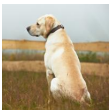

15 Jul. 2016 @ Breck Road, Anfield

This is a very small black dog, looks a bit like a shiatzu. I'll take her to the vet tomorrow to see if she has a microchip. She's a girl and very cute. She looks like a pup but I think she's full grown. My sister found her running around by Whitefield Road near the Asda she couldn't leave her there and couldn't take her home as she has a dog already so she brought her to mine. (Julie, 15 Jul. 2016)

Please contact me online: <http://wbmsg.co/g58x2d>

Missing and Found Dogs in the
UK

[https://posts.whiteboomerang.com/missing
dogsuk](https://posts.whiteboomerang.com/missingdogsuk)