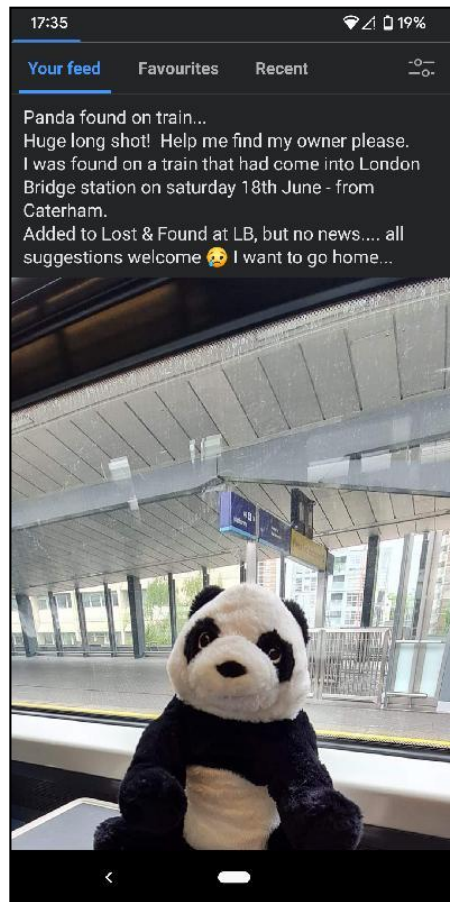

FOUND

18 Jun. 2022 @ Train into London Bridge, caterham.line

Big panda bear found on the train (Tracey , 22 Jun. 2022)

Please contact me online: <http://wbmsg.co/e26dwt>

Lost & Found London
<https://posts.whiteboomerang.com/london>